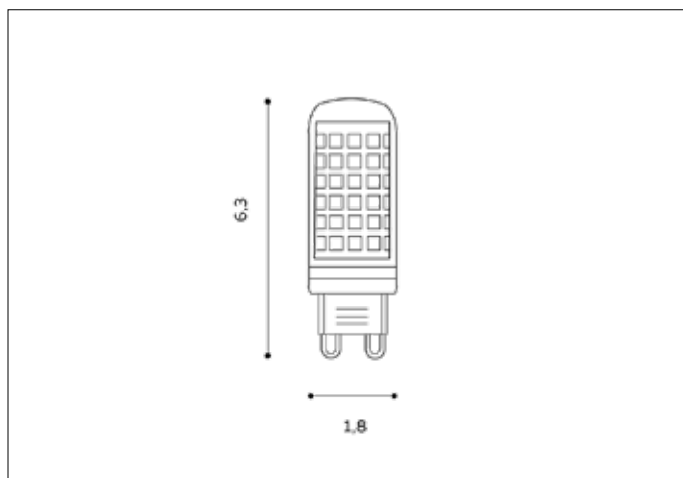

AZzardo[®]
LIGHTING

AZZARDO LED 8W G9 230V LL109081
AZ1891, EAN 5901238418917

Dimensions height / width / length [cm] Product Specifications

Product	6,3 x 1,8 x N/A
Mounting inlet:	N/A x N/A x N/A
Ceiling base:	N/A x N/A x N/A
Shades	N/A x N/A x N/A

Line	TECHNICAL
Type	Bulb
Type of track	N/A
Colour	White / Clear
Material	PC / Metal
Light source	1
Type of socket	G9
Lumens	720
Kelvins	3000
Beam angle	360°
Dimmable	N/A
CCT	N/A
RGB	N/A
RA	? 80
App remote control	N/A
Remote control	N/A
Voltage	230V
Power	max LED 8W
Switch location	N/A
Protection class	N/A
Tilt	N/A
Rotation	N/A

Shipping info height / width / length [cm]

BOX 1:	12 x 7 x 2
BOX 2:	N/A x N/A x N/A
BOX 3:	N/A x N/A x N/A
Net weight [kg]	0,024
Gross weight [kg]	0,026

Energy efficiency

Azzardo Sp. z o.o.
ul. Strzeszyńska 33 60-479 Poznań,
NIP: 929-185-75-07